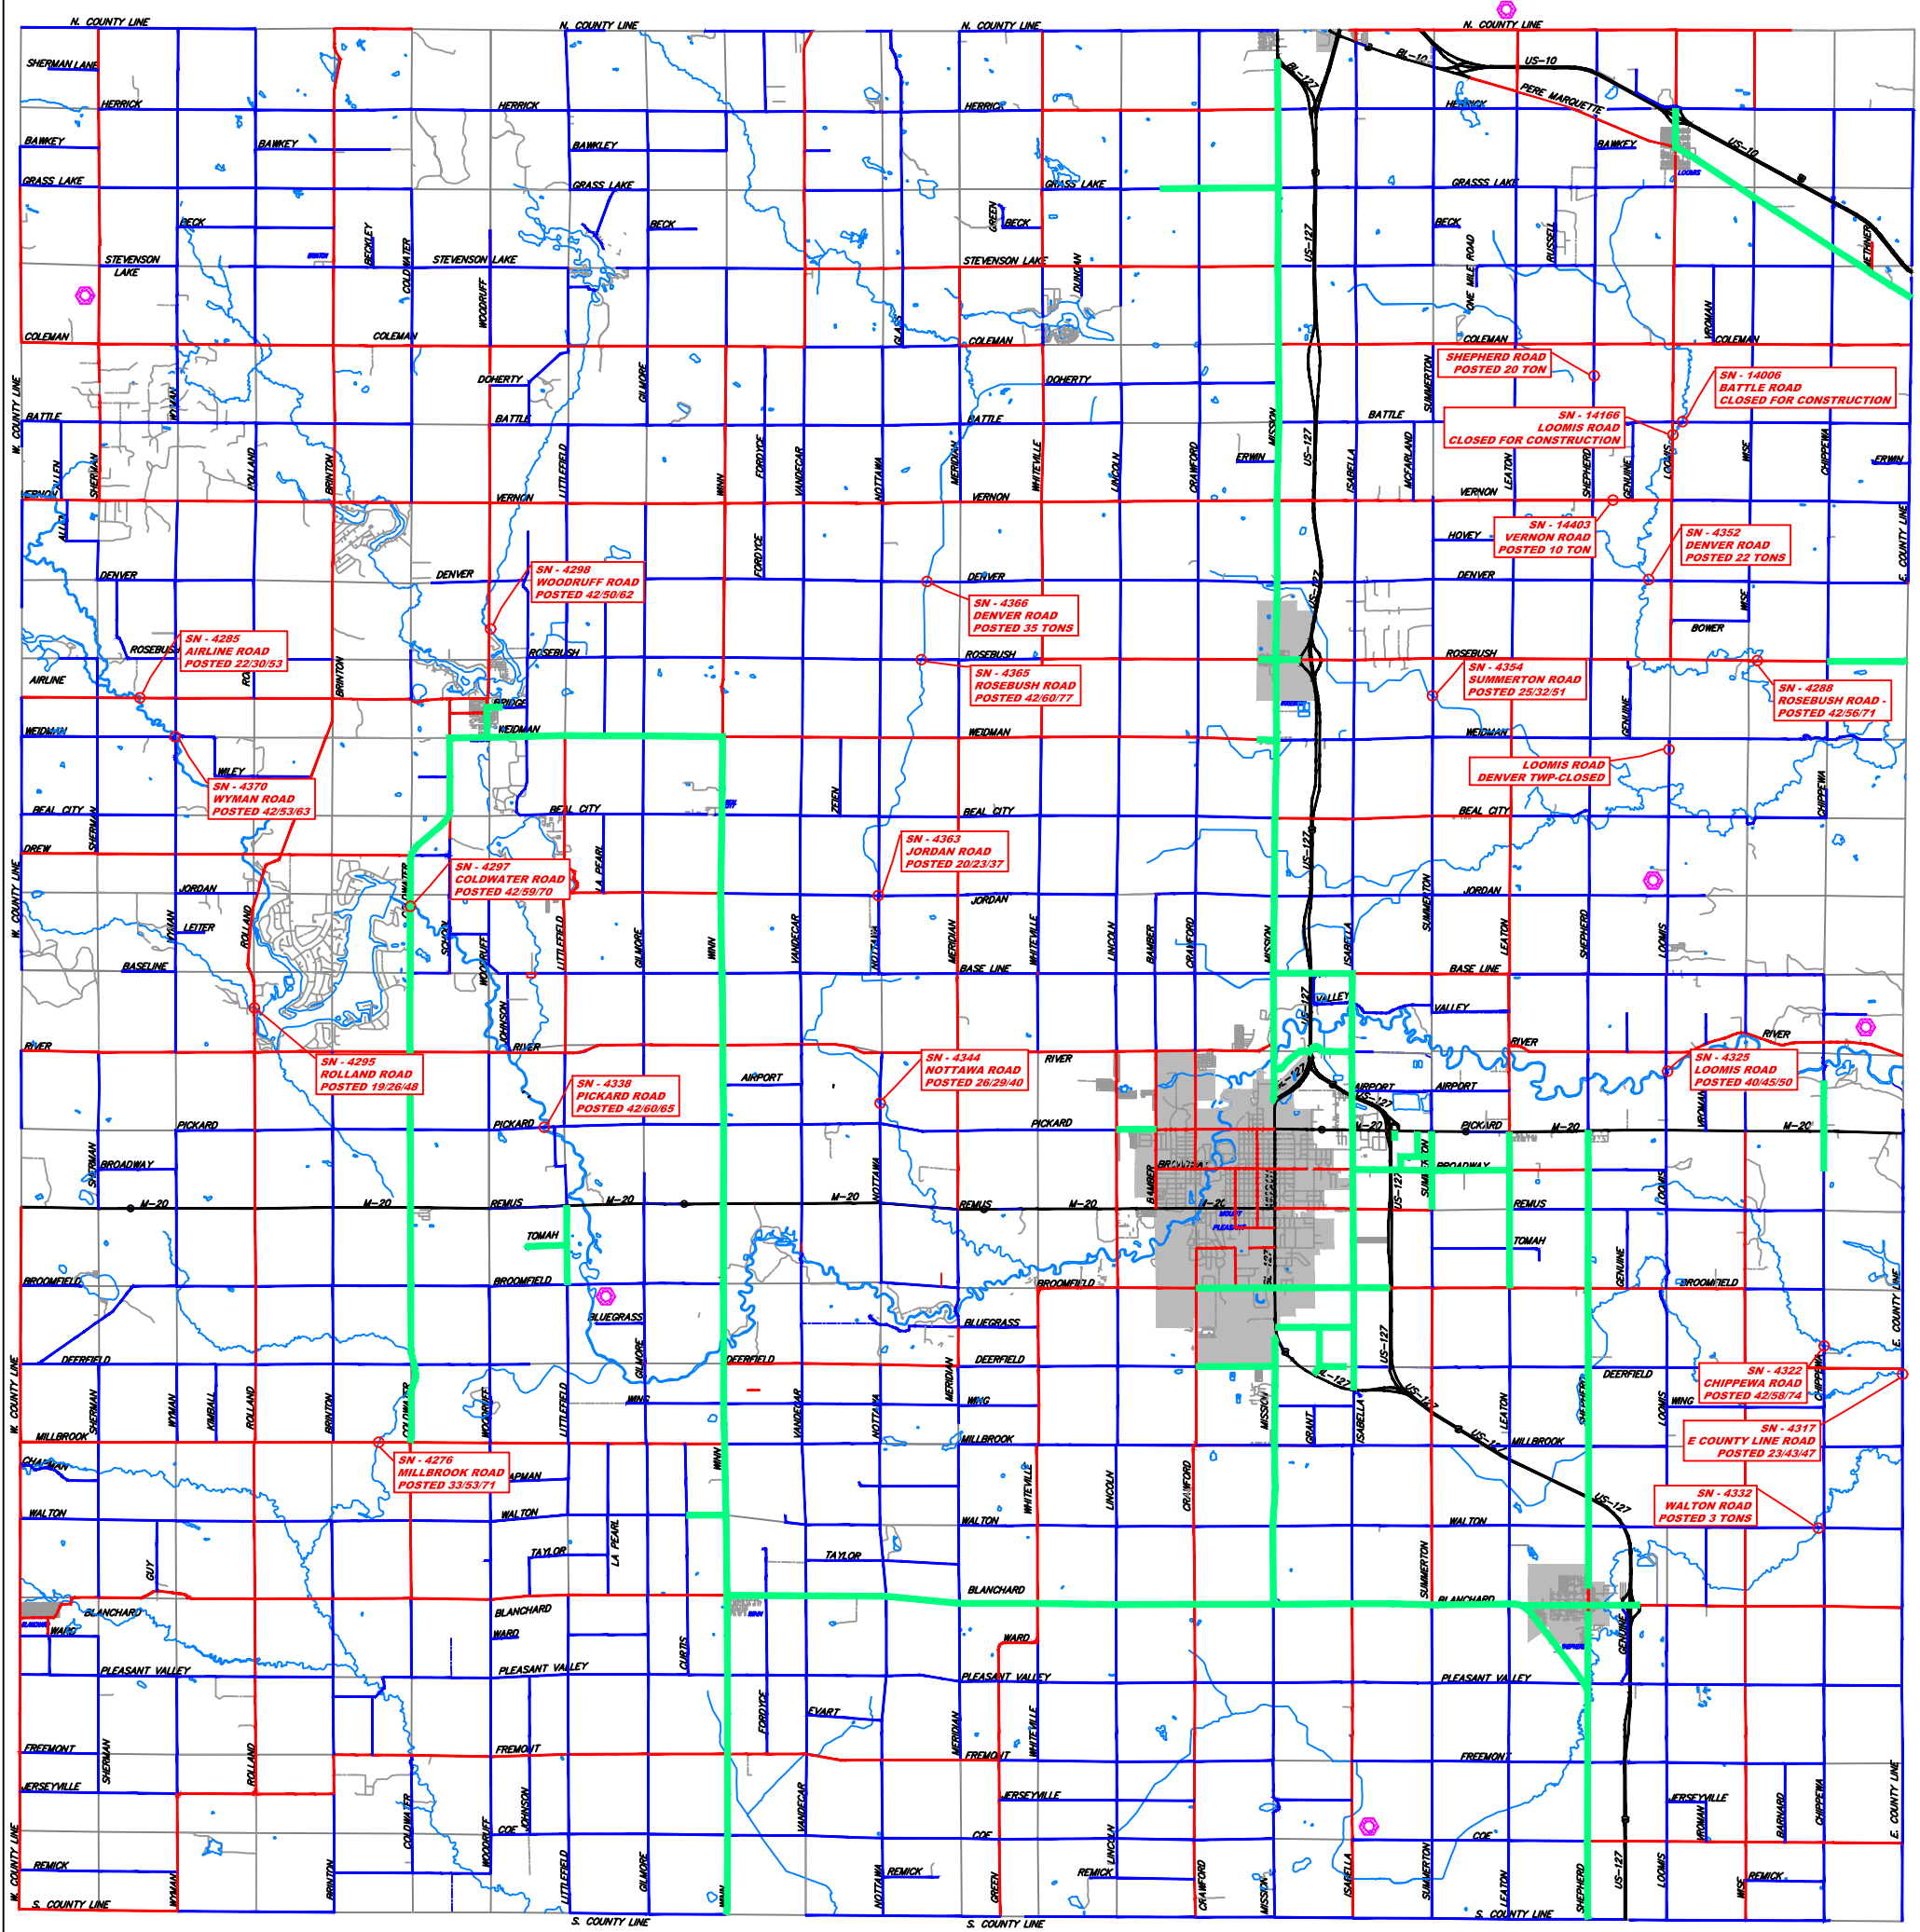

2021 Isabella County All-Season Road Network with Weight Restricted Bridges

█ ALL SEASON
 █ STATE HIGHWAY
 █ COUNTY PRIMARY ROADS
 █ COUNTY LOCAL ROADS

⊗ ACTIVE SAND / GRAVEL PIT

NOTE: COUNTY ROADS NOT DESIGNATED AS ALL SEASON AS SHOWN ON MAP ABOVE ARE SUBJECT TO SEASONAL WEIGHT RESTRICTIONS.