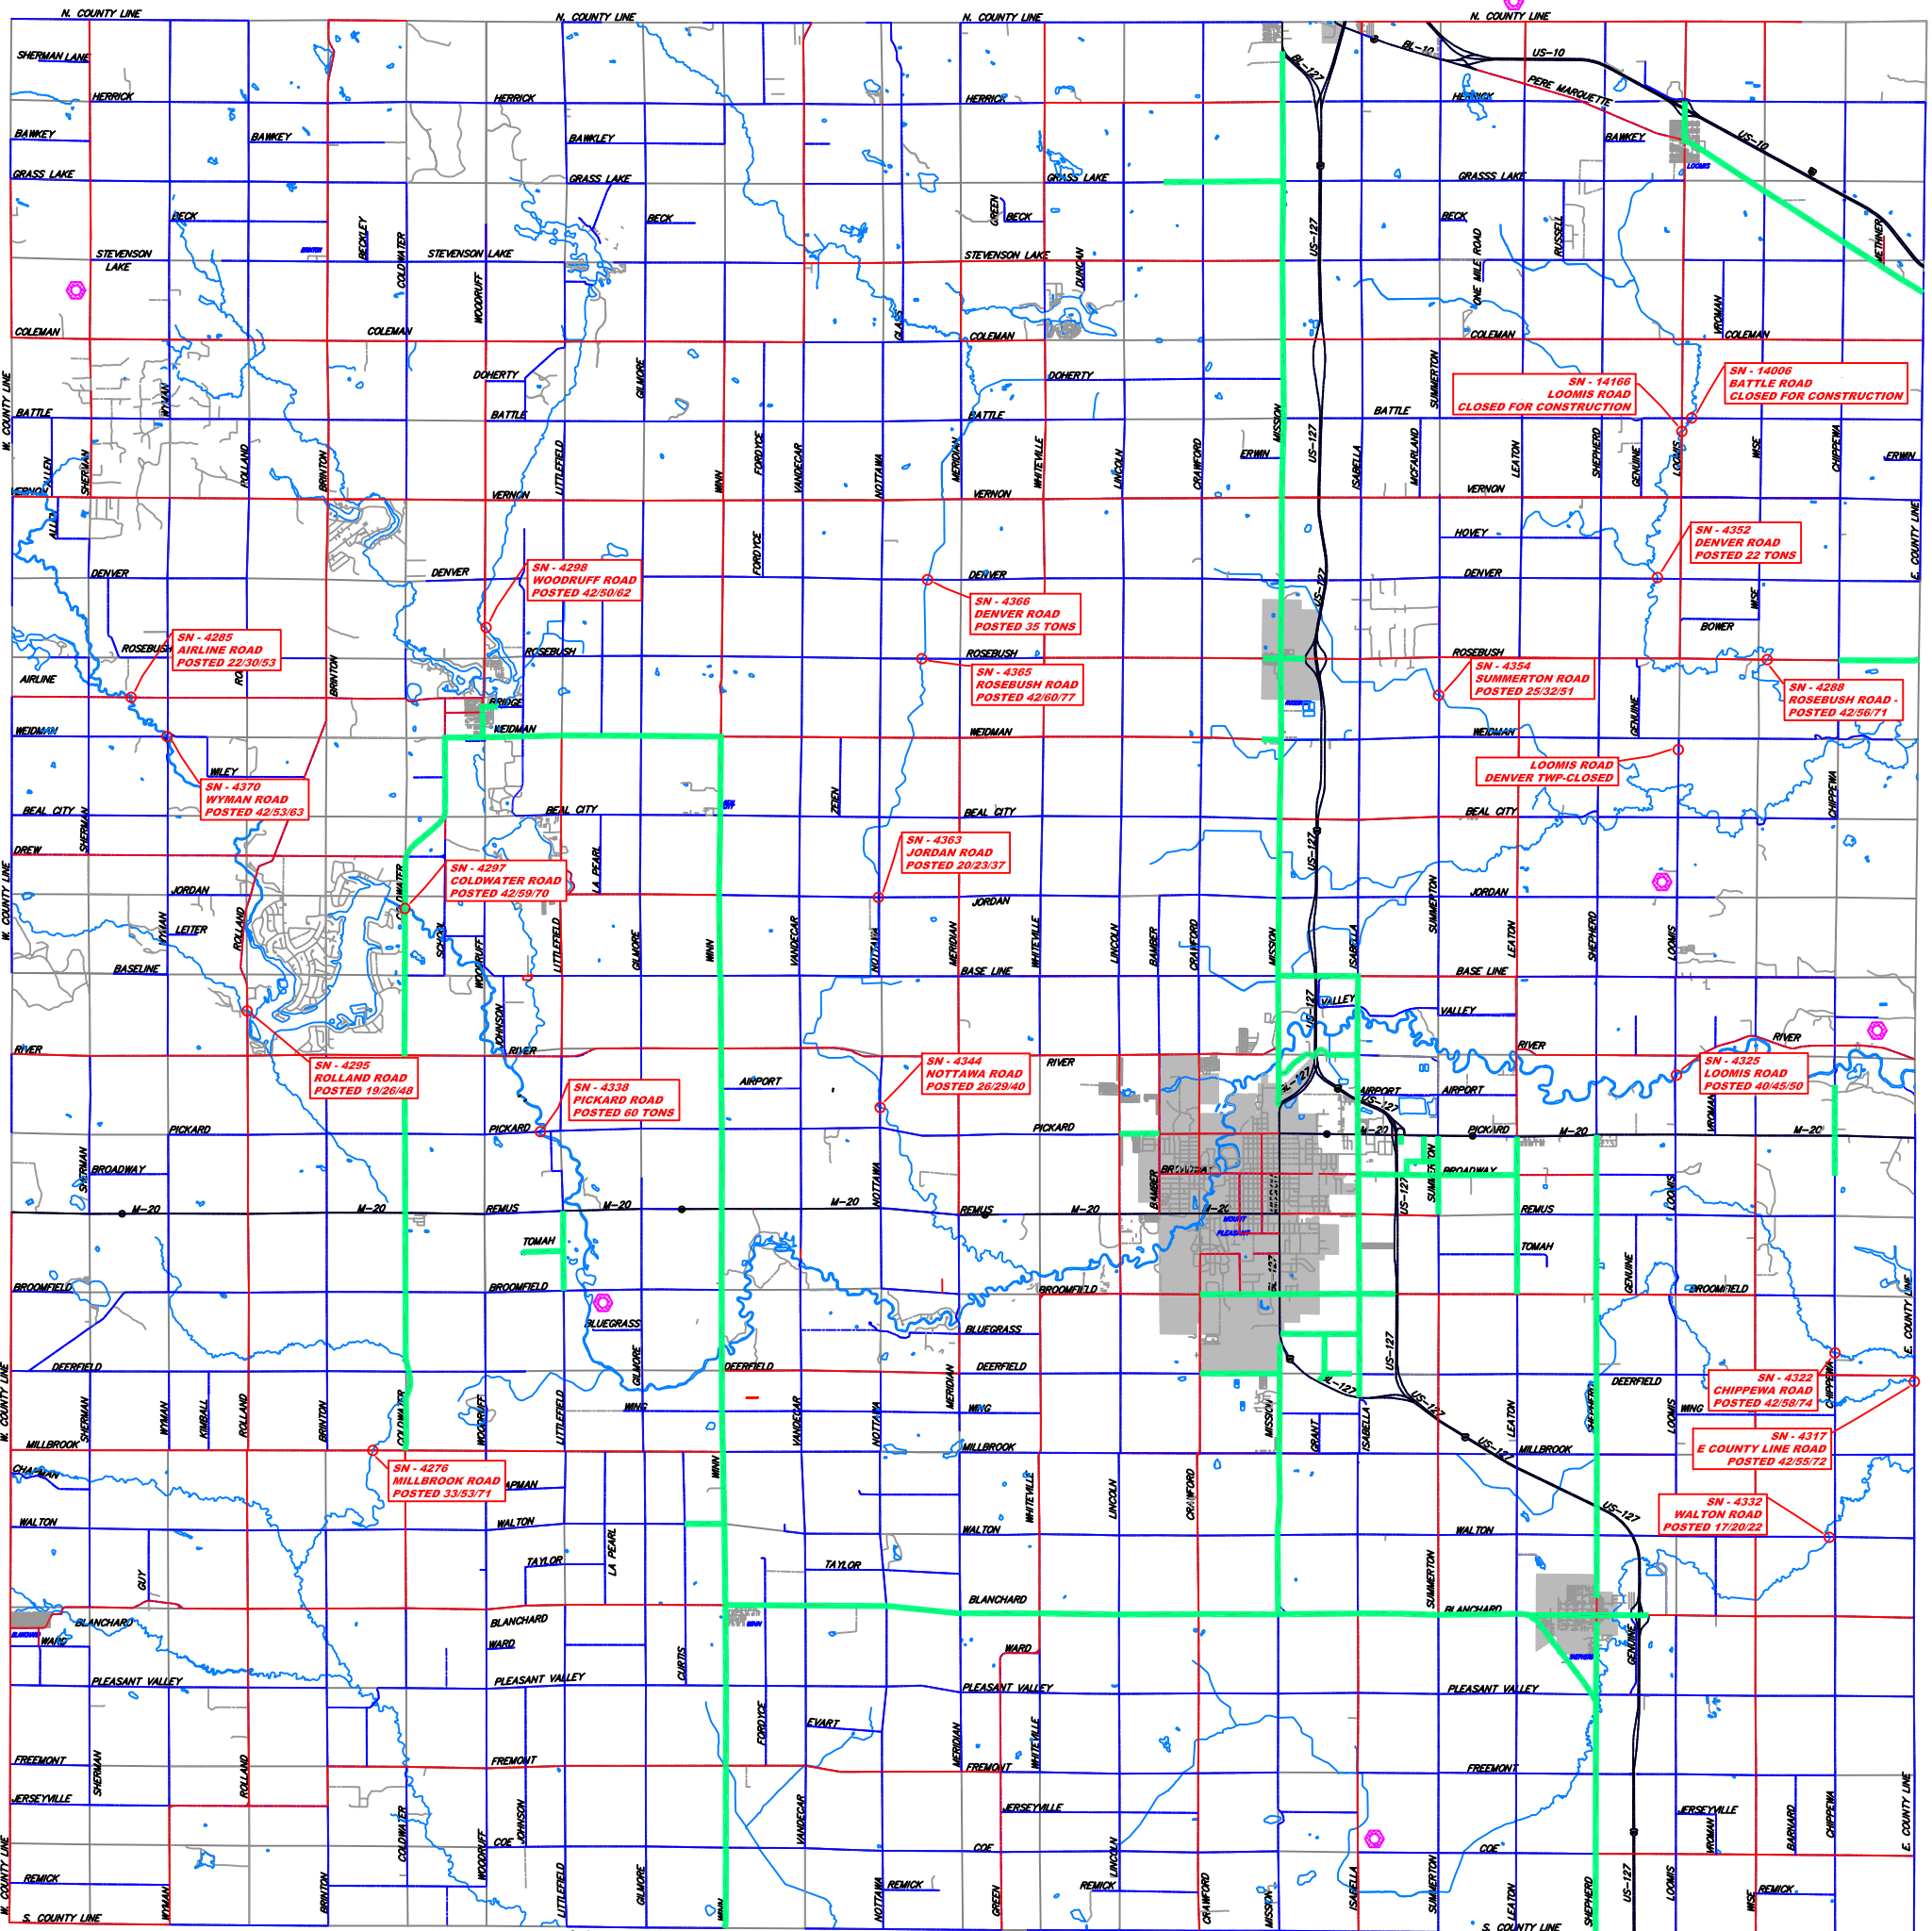

2021 Isabella County All-Season Road Network with Weight Restricted Bridges

█ ALL SEASON
 █ STATE HIGHWAY
 █ COUNTY PRIMARY ROADS
 █ COUNTY LOCAL ROADS
⊗ ACTIVE SAND / GRAVEL PIT

NOTE: COUNTY ROADS NOT DESIGNATED AS ALL SEASON AS SHOWN ON MAP ABOVE ARE SUBJECT TO SEASONAL WEIGHT RESTRICTIONS.