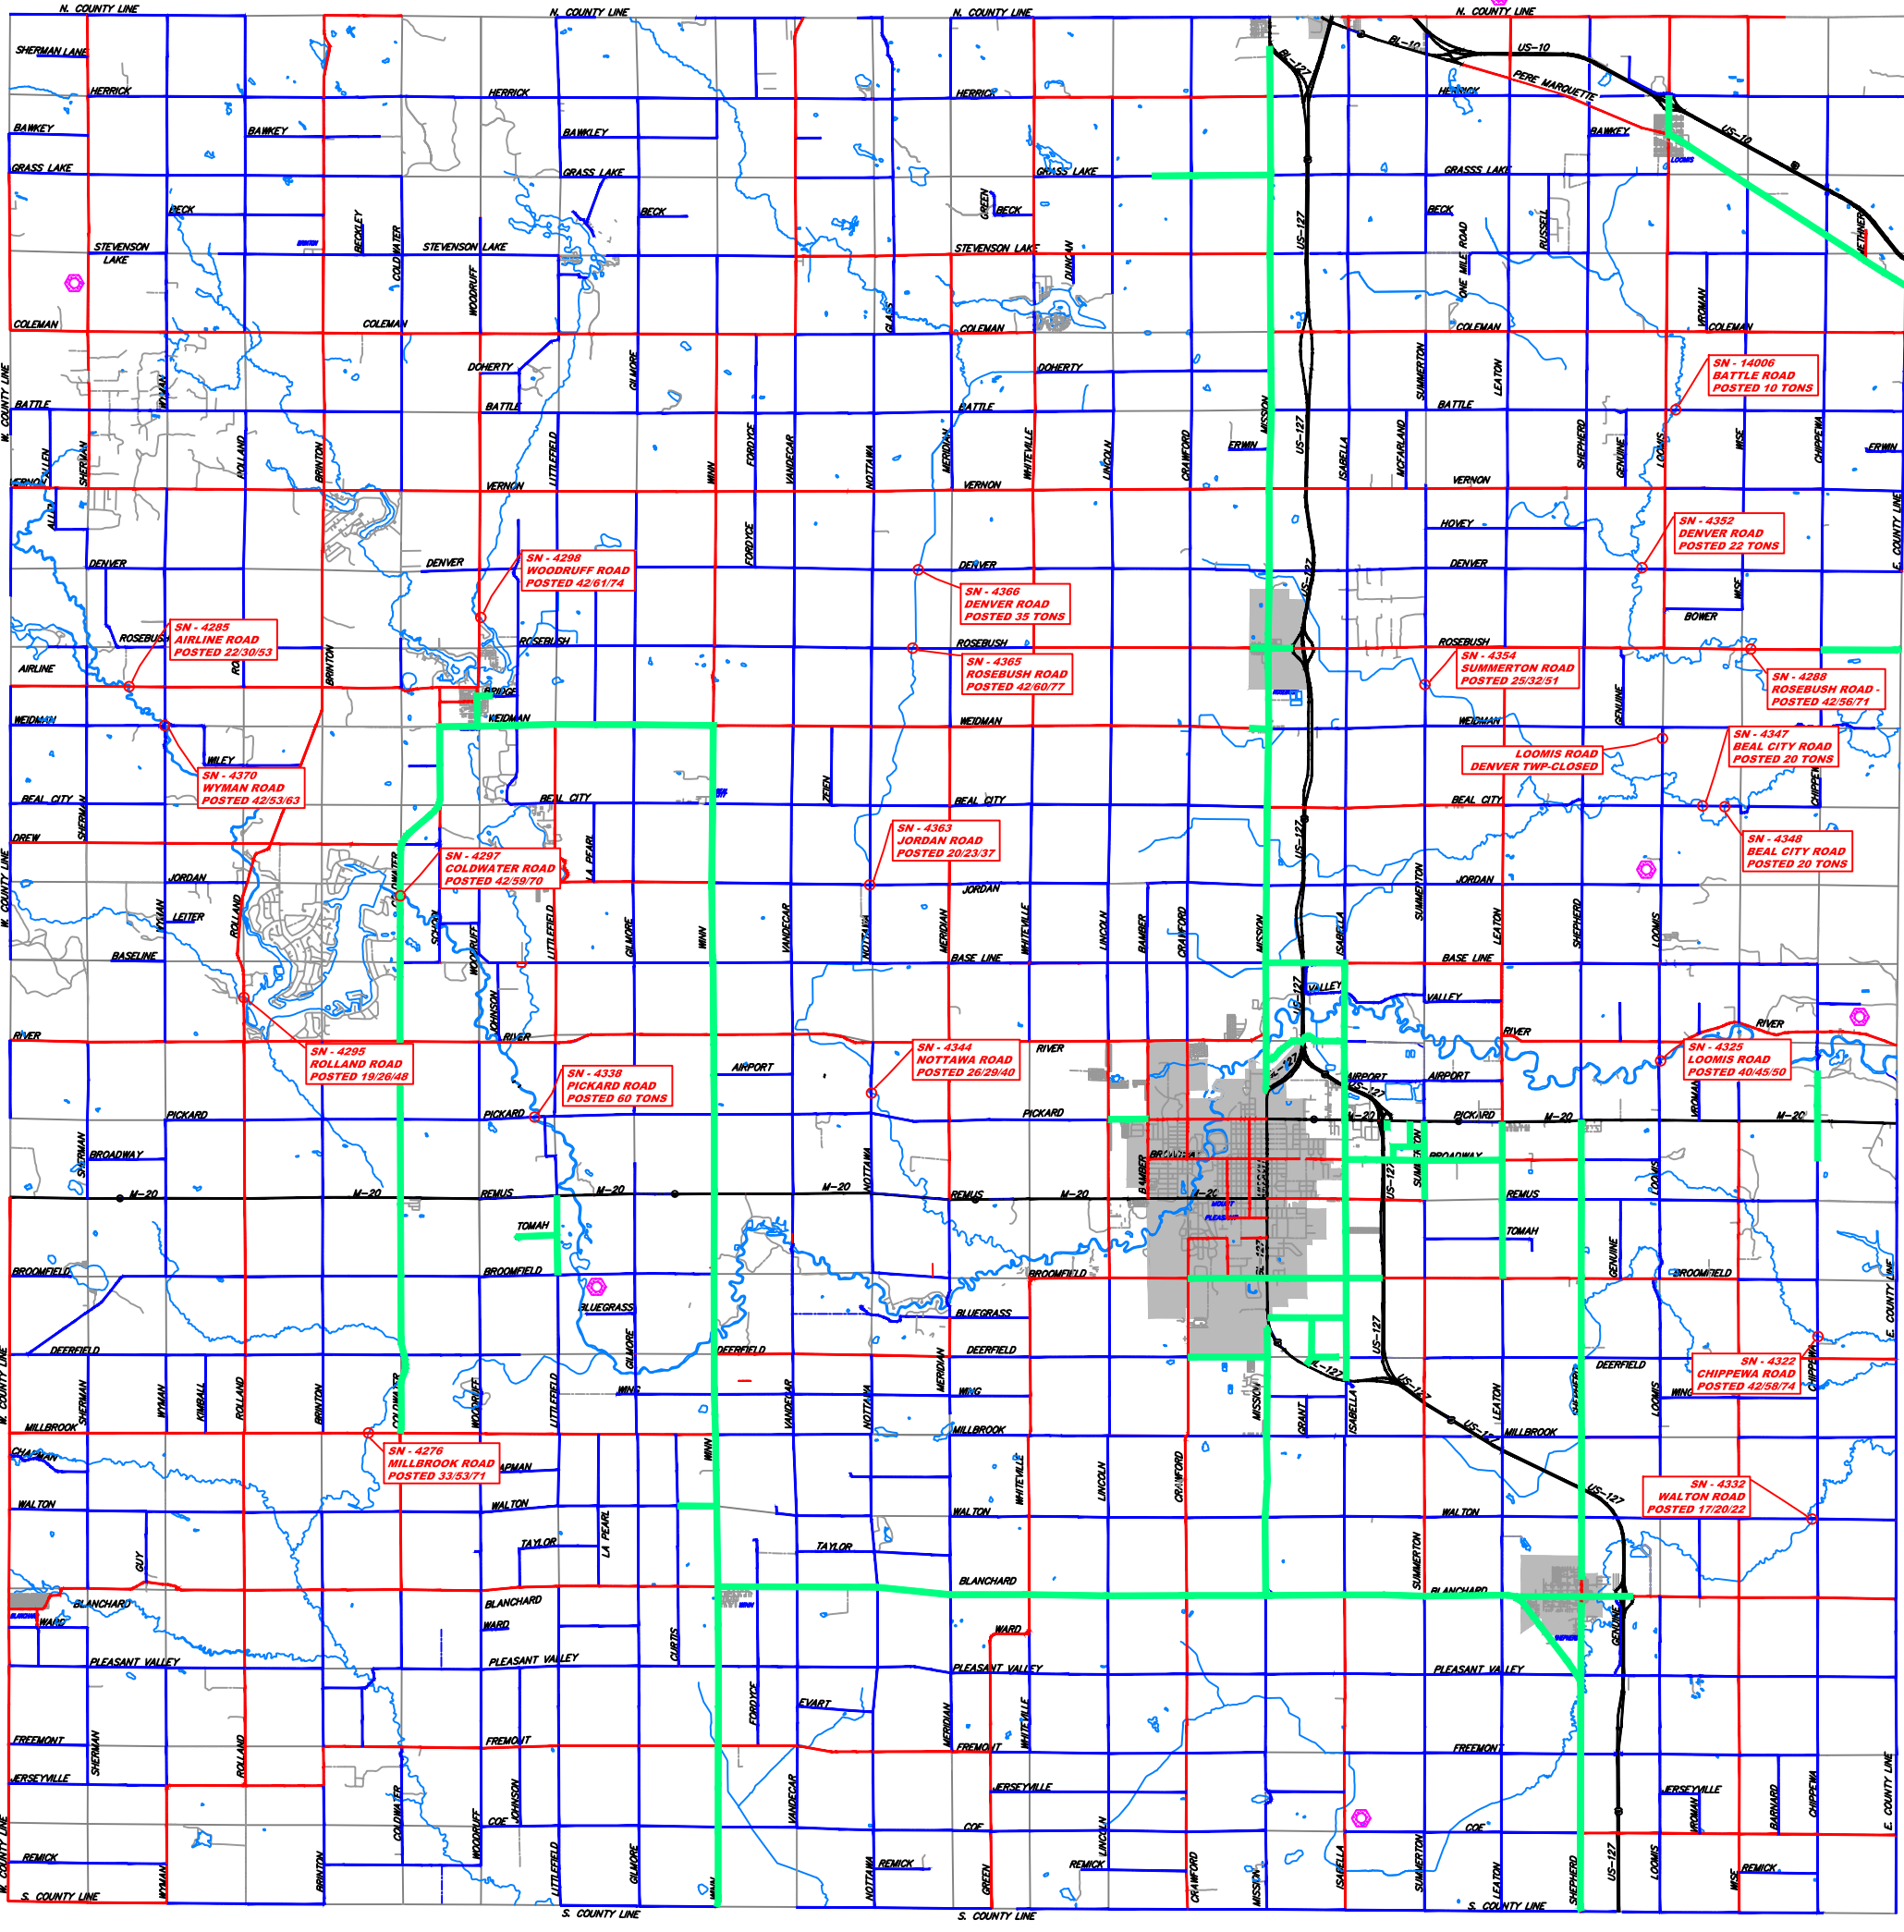

2020 Isabella County All-Season Road Network with Weight Restricted Bridges

█ ALL SEASON
 █ STATE HIGHWAY
 █ COUNTY PRIMARY ROADS
 █ COUNTY LOCAL ROADS

NOTE: COUNTY ROADS NOT DESIGNATED AS ALL SEASON AS SHOWN ON MAP ABOVE ARE SUBJECT TO SEASONAL WEIGHT RESTRICTIONS.

⬢ ACTIVE SAND / GRAVEL PIT